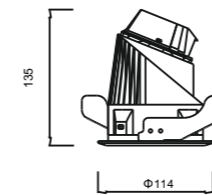

Light Source: COB
Input Voltage: AC100-240V 50/60Hz
Luminous Flux: 800lm 80lm/w
Ra>80
Beam Angle: 60°
Color Temperature: 2700K/3000K/4000K
/5000K/6000K

Main Material: Pure aluminum + Plastic
Color: Matte White / Matte Black
Lifespan: 30000hours
ClassII

Cutting Hole :Φ100 mm