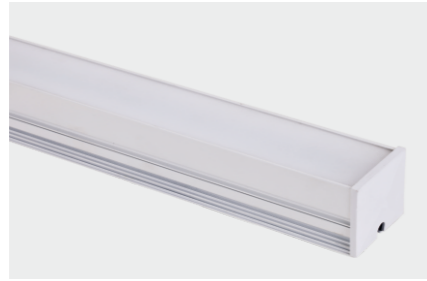

Infinite Connection without Dark Space

20W 60cm Surface Mounted Fixture

Light Source: SMD
Input Voltage : AC100-240V 50/60Hz
Luminous Flux: 1600lm 80lm/w
Ra>80
Beam Angle:110°
Color Temperature:2700K/3000K/4000K
/5000K/6000K
Main Material: Aluminum
Color: Matte White
Lifespan: 30000hours
: ClassII