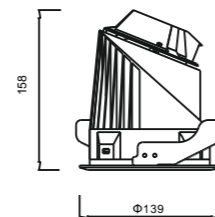

Light Source: COB
Input Voltage: AC100-240V 50/60Hz
Luminous Flux: 1280lm 80lm/w
Ra>80
Beam Angle: 60°
Color Temperature: 2700K/3000K/4000K
/5000K/6000K

Main Material: Pure aluminum + Plastic
Color: Matte White / Matte Black
Lifespan: 30000hours
ClassII

Cutting Hole :Φ125 mm