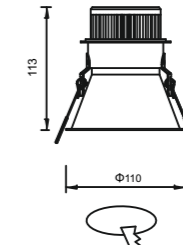

10W Recessed Anti-glare LED Down Light

Light Source: COB

Input Voltage: AC100-240V 50/60Hz

Luminous Flux: 700lm 70lm/w

Ra>80

Beam Angle: 55°

Color Temperature: 2700K/3000K/4000K
/5000K/6000K

Main Material: Aluminum

Color: Matte White / Matte Black

Lifespan: 30000hours

Class III