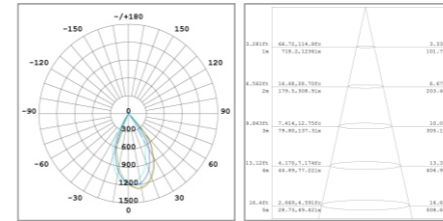

10W Deep Integration Down Light