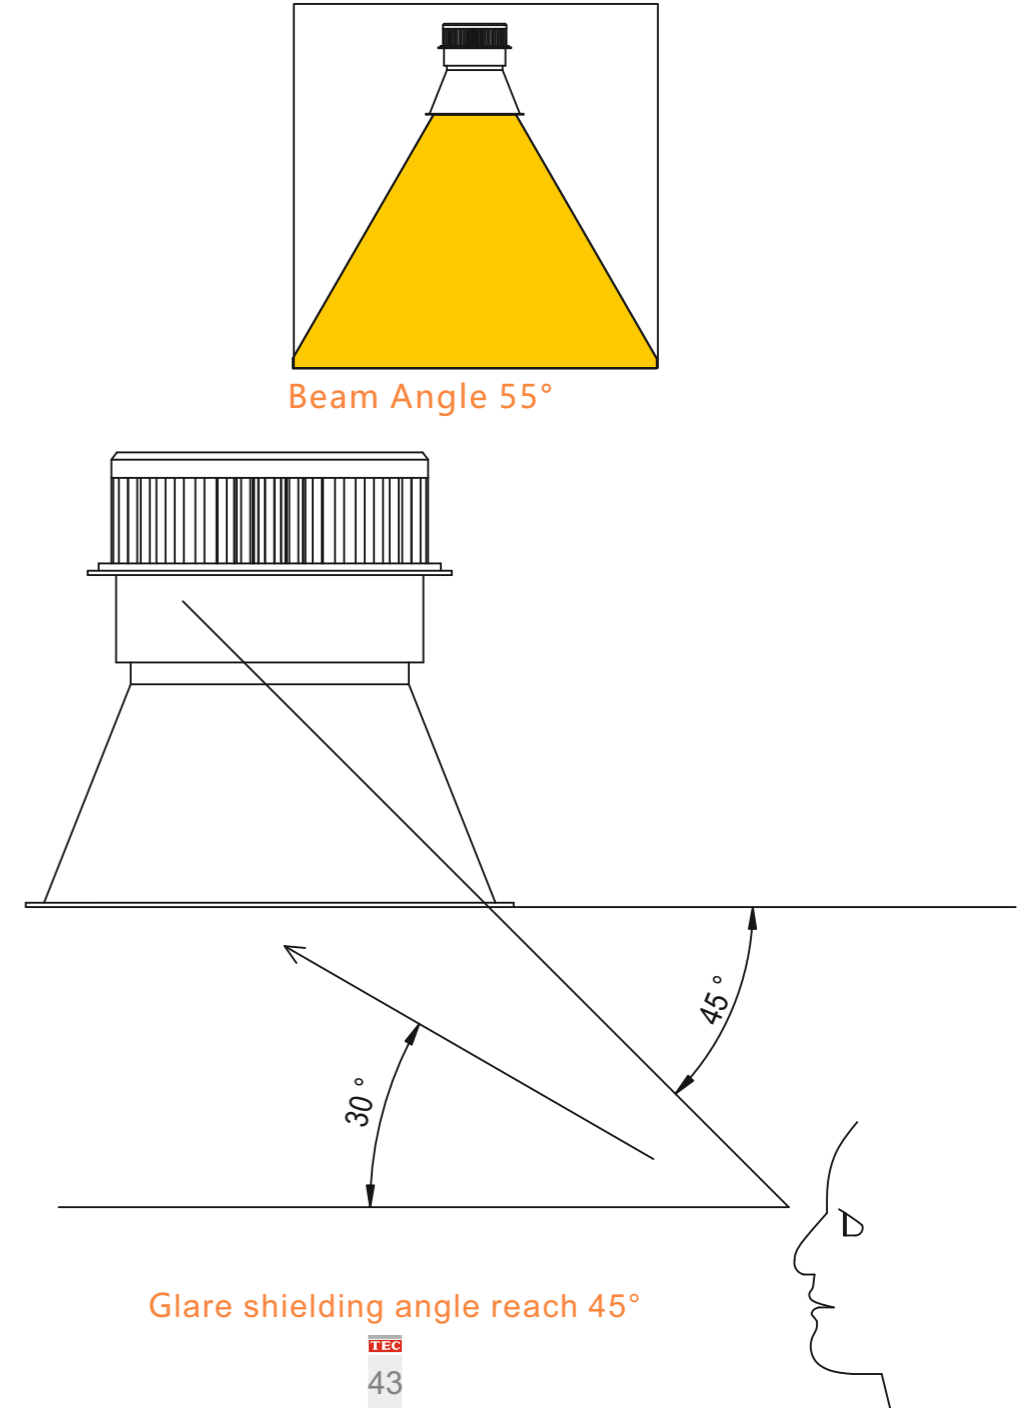

Anti-glare COB down light

- ◉Anti glare
- ◉Integrated dissipation
- ◉Super fine edge

Adopted simple design without frame, ultra-fine edge design look delicate and elegant, more suitable for the ceiling. Adopted pure aluminum heat sink, heat conductivity reach 230W/m.k High purity aluminum reflector with heat sink together achieve integrated dissipation design, anti glare design, glare shielding angle reaches 45°, it improves lighting effect greatly, avoiding visual fatigue caused by long time eye work under the glare light.