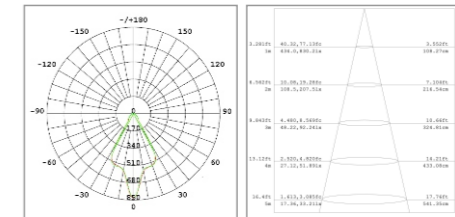

Adding cover on the heat sink makes the exterior more elegant and smooth.

Ultra-fine edge design makes the ceiling more delicate and elegant

6W Recessed Anti-glare LED Down Light

Light Source: COB

Input Voltage: AC100-240V 50/60Hz

Luminous Flux: 420lm 70lm/w

Ra>80

Beam Angle: 55°

Color Temperature: 2700K/3000K/4000K
/5000K/6000K

Main Material: Aluminum

Color: Matte White / Matte Black

Lifespan: 30000hours

Class III

Cutting Hole :Φ75 mm

10W Recessed Anti-glare LED Down Light

Light Source: COB

Input Voltage: AC100-240V 50/60Hz

Luminous Flux: 700lm 70lm/w

Ra>80

Beam Angle: 55°

Color Temperature: 2700K/3000K/4000K
/5000K/6000K

Main Material: Aluminum

Color: Matte White / Matte Black

Lifespan: 30000hours

Class III

Cutting Hole :Φ100 mm