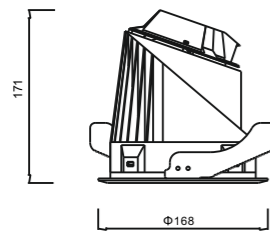

Light Source: COB
Input Voltage: AC100-240V 50/60Hz
Luminous Flux: 1760lm 80lm/w
Ra>80
Beam Angle: 60°
Color Temperature: 2700K/3000K/4000K
/5000K/6000K

Main Material: Pure aluminum + Plastic
Color: Matte White / Matte Black
Lifespan: 30000hours
ClassII

Cutting Hole :Φ150 mm