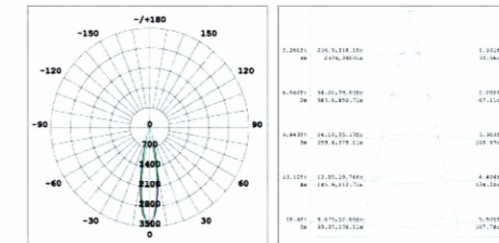

102x265
Cutting hole: 102x265 mm