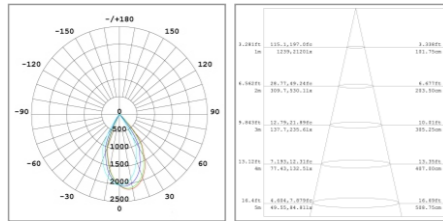

Main Material: Aluminum

Color: Matte White / Matte Black

Lifespan: 30000hours

Class III

Cutting Hole :Φ100 mm

22W Deep Integration Down Light

Light Source: COB
 Input Voltage: AC100-240V 50/60Hz
 Luminous Flux: 1760lm 80lm/w
 Ra>80
 Beam Angle: 60°
 Color Temperature: 2700K/3000K/4000K
 /5000K/6000K