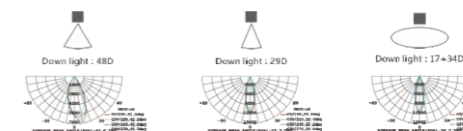

Slim - Slim is named as its delicate lamp body

Light body with 6061-T5 aluminum, screwless CNC aluminum cover, the overall consistency of perfect, reasonable structure, excellent heat dissipation. Philips LED light source and drive, high-quality overall support lens + grille, highlight efficiency, good light control effect, a variety of different light distribution, creating a good office light environment.

This model with clear graceful lines, stylish, simple and elegant appearance, fully reflects the modern sense.