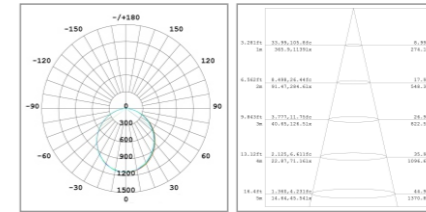

36W 120cm Recessed Installation Fixture

Light Source: SMD
Input Voltage: AC100-240V 50/60Hz
Luminous Flux: 2880lm 80lm/w
Ra>80
Beam Angle: 110°
Color Temperature: 2700K/3000K/4000K
/5000K/6000K
Main Material: Aluminum
Color: Matte White
Lifespan: 30000hours
ClassIII