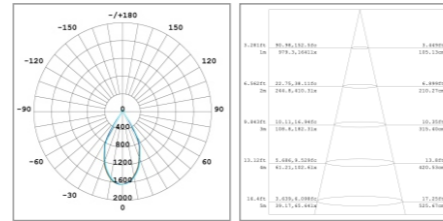

16W Deep Integration Down Light