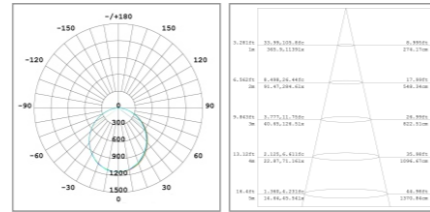

Infinite Connection without Dark Space

20W 60cm Surface Mounted Fixture

Light Source: SMD
 Input Voltage : AC100-240V 50/60Hz
 Luminous Flux: 1600lm 80lm/w
 Ra>80
 Beam Angle:110°
 Color Temperature:2700K/3000K/4000K
 /5000K/6000K
 Main Material: Aluminum
 Color: Matte White
 Lifespan: 30000hours
 : ClassII