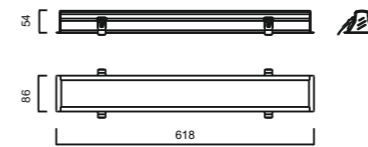

Cutting hole: 75x605 mm