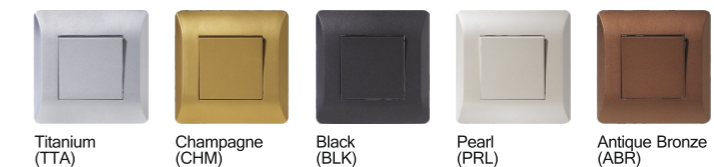

Product characteristic:

The appearance is elegant and symmetrical.
The frontplates are easily assembled.

The switch contacts are made of high quality silver alloy material, which have a good performance against electric arc and melt weld. The on-off operations exceed 40000 times.

The frontplates are made of top grade environmental-protection PC material;
The clips of the socket are made of phosphor bronze, which has the character of good electrical conductivity and lasting elasticity.

So many colours

Not only frontplate but also shroud has many colours.
They can be applied to few colours scheme through aesthetic design, so the scheme could fit into different room environments.