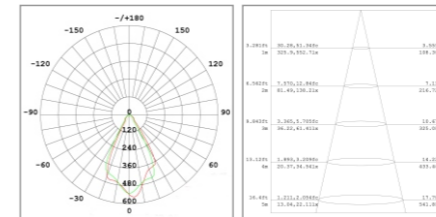

6W Recessed Anti-glare LED Down Light

Light Source: COB

Input Voltage: AC100-240V 50/60Hz

Luminous Flux: 420lm 70lm/w

Ra>80

Beam Angle: 55°

Color Temperature: 2700K/3000K/4000K
/5000K/6000K

Main Material: Aluminum

Color: Matte White / Matte Black

Lifespan: 30000hours

Class III