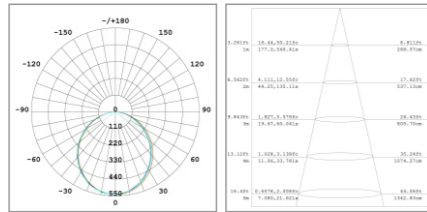

Infinite Connection without Dark Space

20W 60cm Surface Mounted Fixture

Light Source: SMD
Input Voltage : AC100-240V 50/60Hz
Luminous Flux: 1600lm 80lm/w
Ra>80
Beam Angle:110°
Color Temperature:2700K/3000K/4000K
/5000K/6000K
Main Material: Aluminum
Color: Matte White
Lifespan: 30000hours
: ClassII