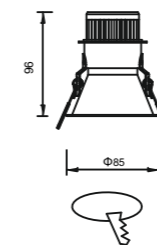

Luminous Flux: 420lm 70lm/w

Ra>80

Beam Angle: 55°

Color Temperature: 2700K/3000K/4000K
/5000K/6000K

Main Material: Aluminum

Color: Matte White / Matte Black

Lifespan: 30000hours

Class III