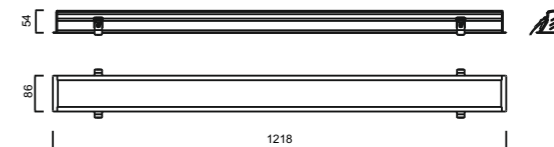

Cutting hole: 75x605 mm

36W 120cm Recessed Installation Fixture

Light Source: SMD
 Input Voltage: AC100-240V 50/60Hz
 Luminous Flux: 2880lm 80lm/w
 Ra>80
 Beam Angle: 110°
 Color Temperature: 2700K/3000K/4000K
 /5000K/6000K
 Main Material: Aluminum
 Color: Matte White
 Lifespan: 30000hours
 ClassIII