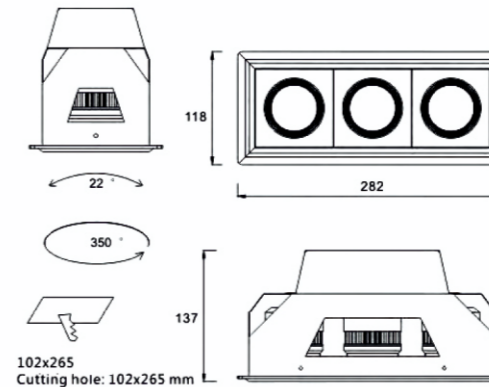

چراغ دکوراتیو گریل
Mini Grille Light
مصابیح الديکور