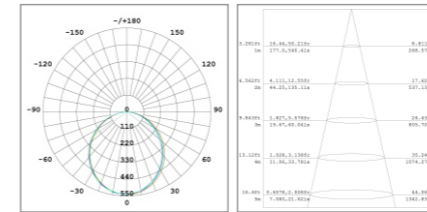

20W 60cm Recessed Installation Fixture

Light Source: SMD
Input Voltage: AC100-240V 50/60Hz
Luminous Flux: 1600lm 80lm/w
Ra>80
Beam Angle:110°
Color Temperature: 2700K/3000K/4000K
/5000K/6000K
Main Material: Aluminum
Color: Matte White
Lifespan: 30000hours
ClassIII