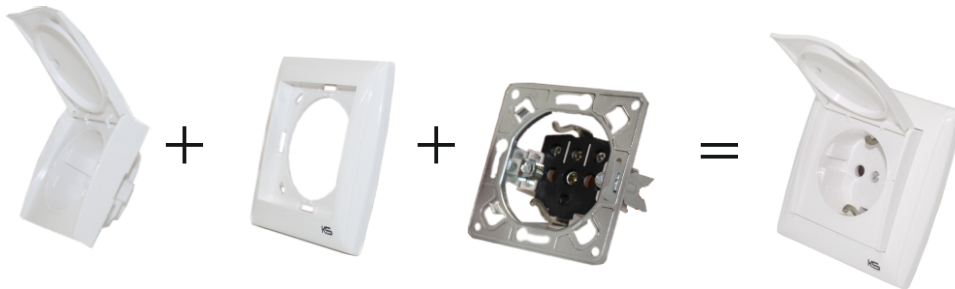

پریز بدون ارت
با محافظ کودک

KS3814

French socket without earth contact

پریز ارت دار با درب و محافظ کودک

KS3812

German socket with cover

پریز تلفن دو سوکت

KS3818

Two gang telephone socket

پریز تلفن تک سوکت

KS3817

One gang telephone socket

پریز تلفن و شبکه

KS3819

Telephone + data socket

پریز شبکه تک سوکت

KS3815

One gang data socket